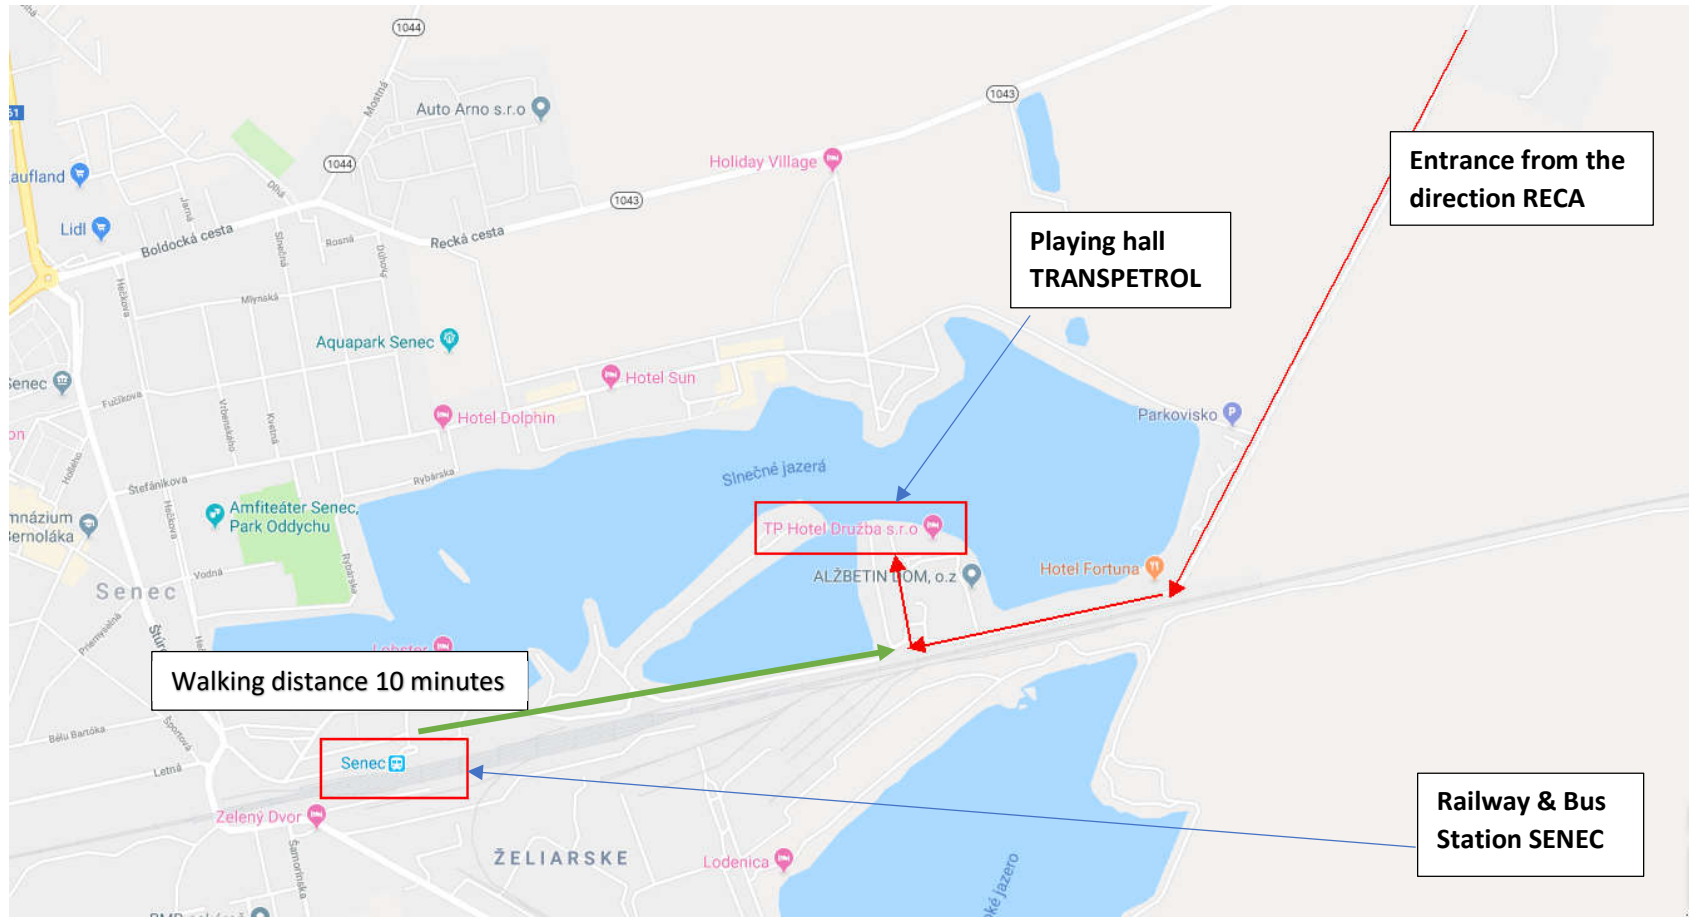

Map of SENEC and Directions to the Playing Hall

Entrance from the direction RECA

Playing hall TRANSPETROL

TP Hotel Družba s.r.o

Walking distance 10 minutes

Senec

Railway & Bus Station SENEC